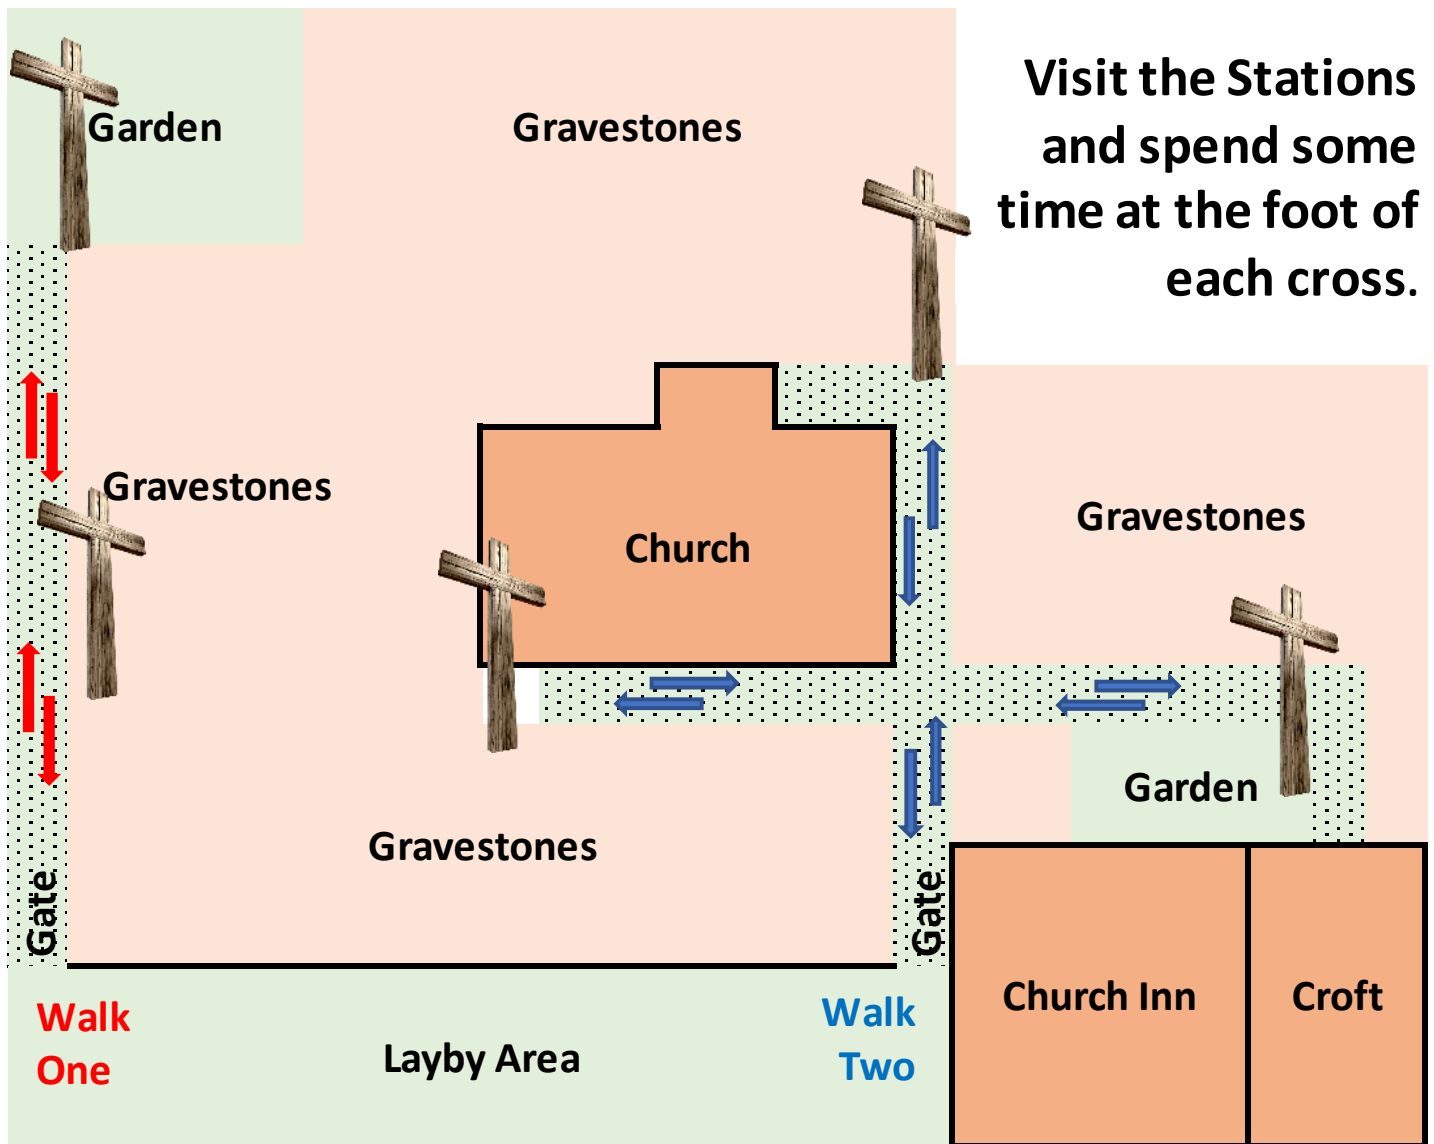

St Michael's Church Prayer Station Walk

There are two paths, please enter and exit by each gate

Stay on the paths, pause at the crosses in prayer

Please maintain 2m distance from any other visitors

Do not leave any flowers or objects on the grounds

Avoid walking on the gravestones as these can be hazardous

This is hallowed ground, please treat the area with reverence and respect

The church is currently closed

Any accidents, please visit Trafford General Hospital or dial 999